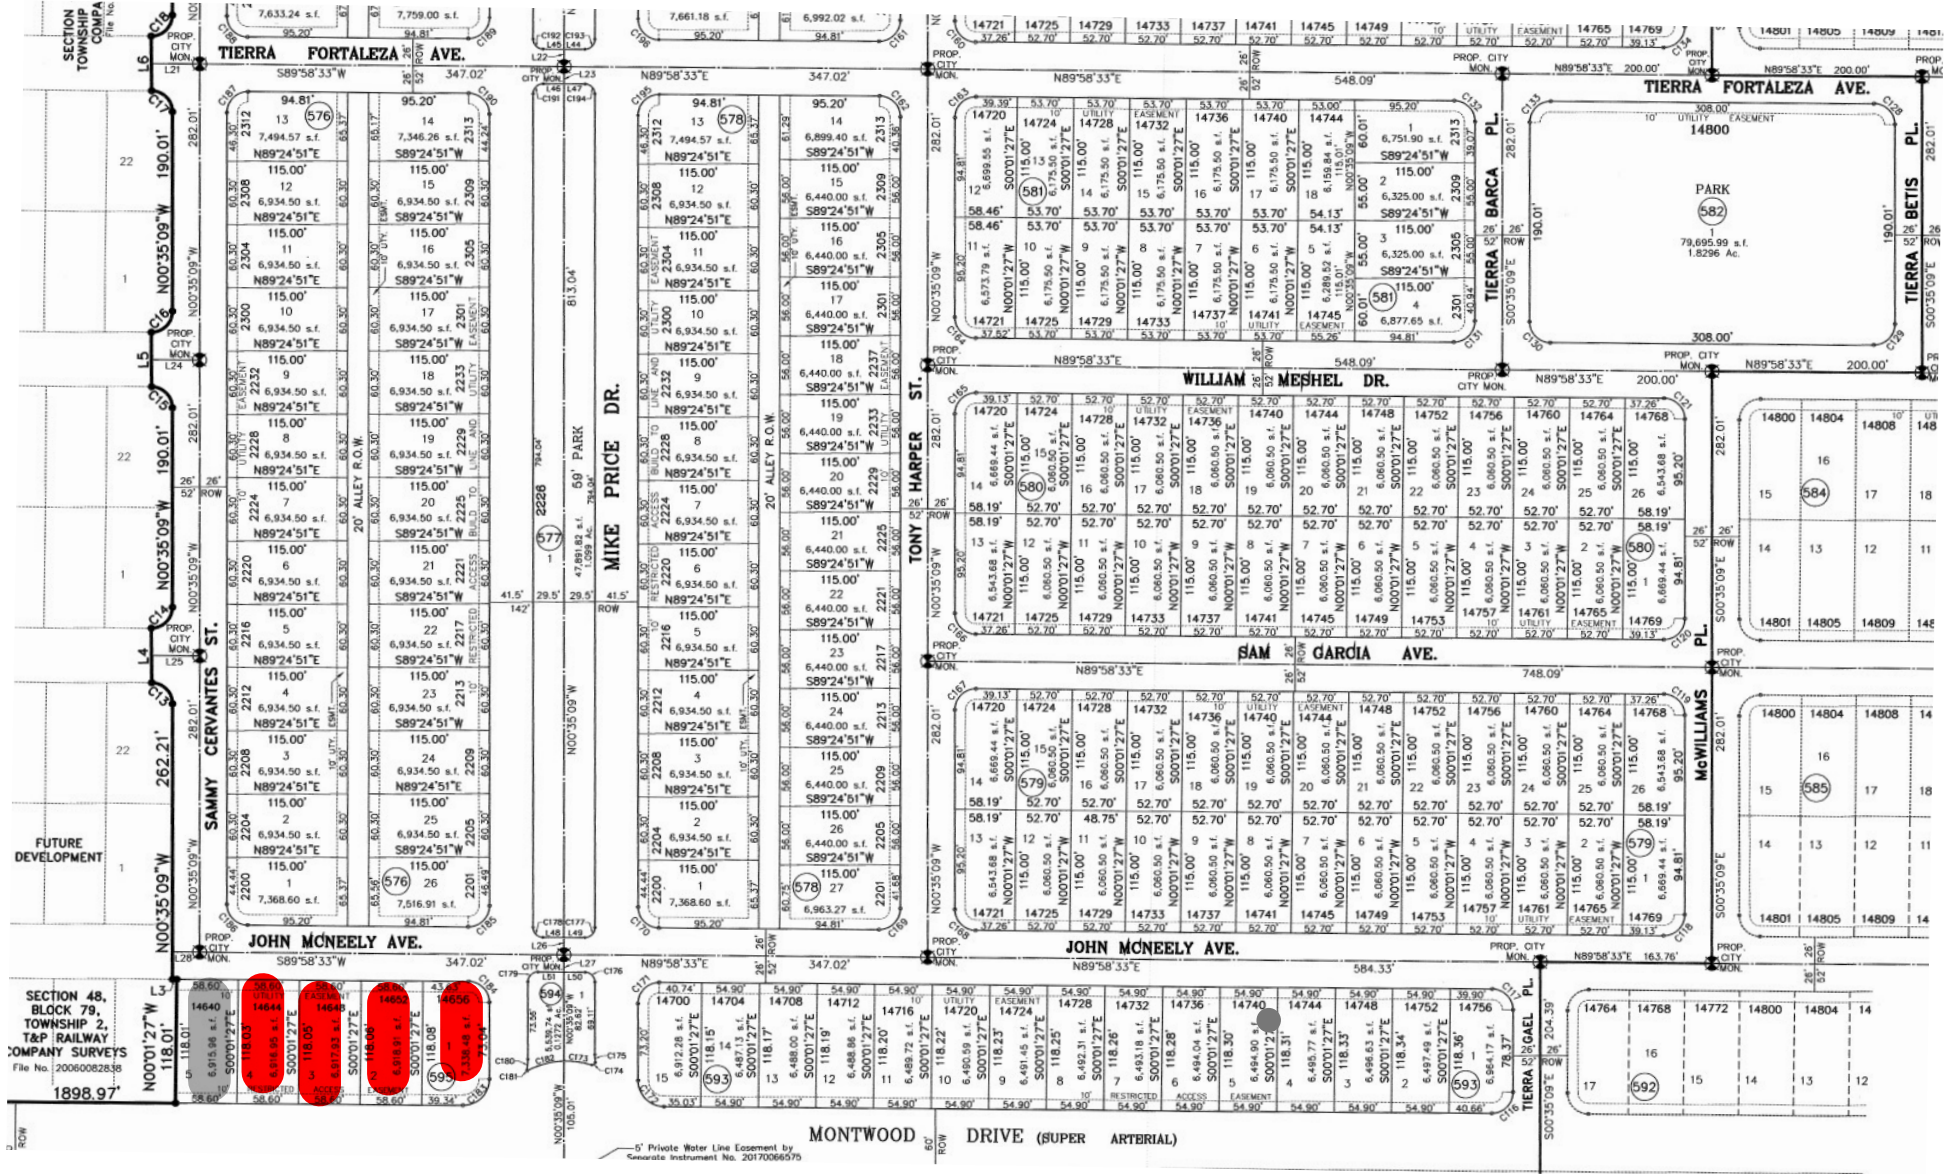

TDE 83

Directions: East on Pebble Hills past John Hayes Left on Mike Price & continue passing Charles Foster. Corner of Mike Price and Montwood.

Price per sq ft: \$150.
 Minimum Sq Ft: 2,200

● Available ● Sold ● Lot Hold