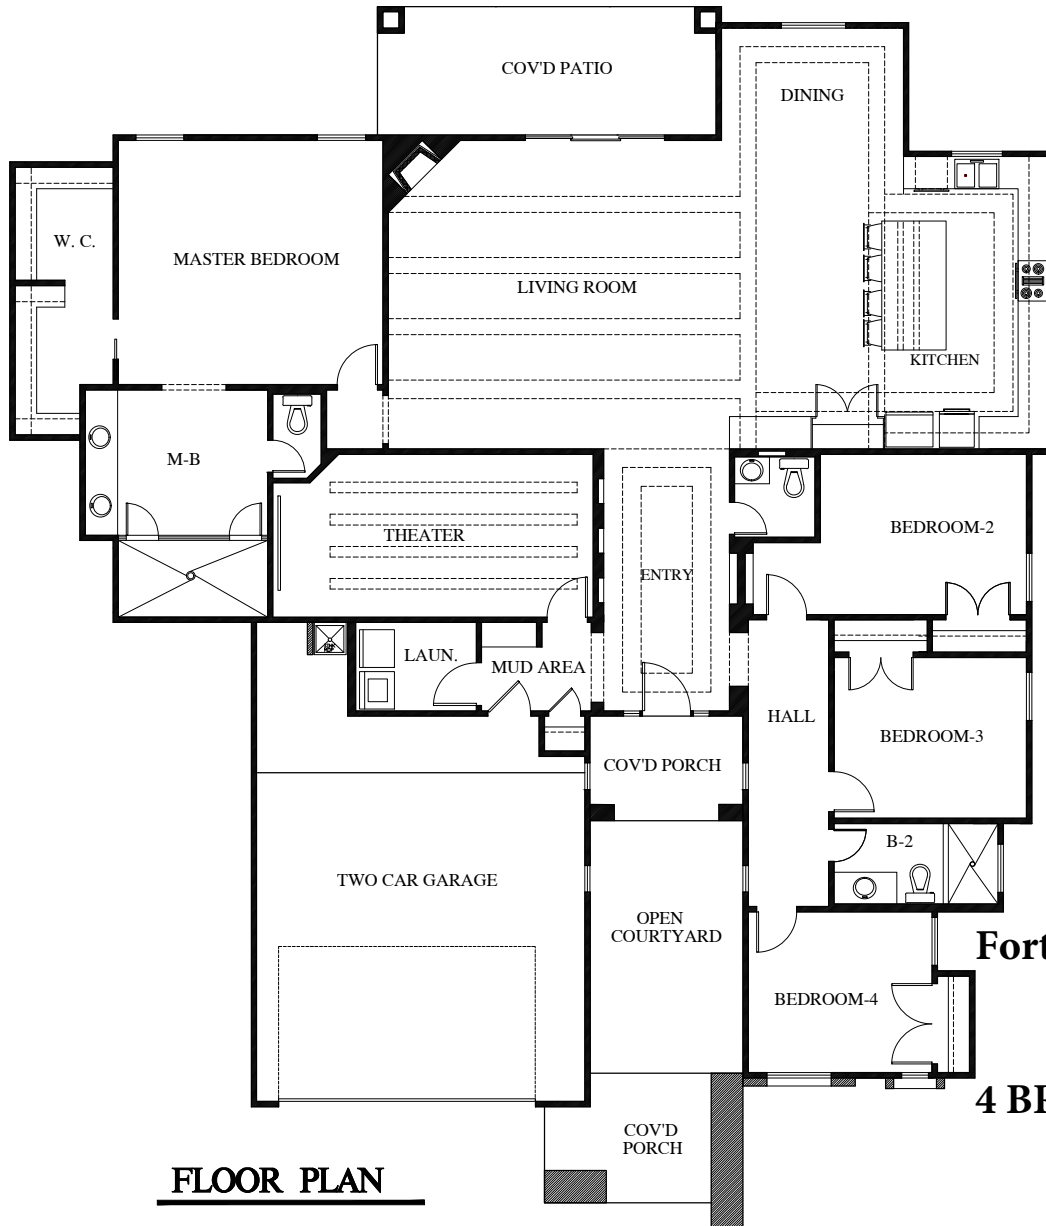

Estrella

FRONT ELEVATION

FLOOR PLAN

Fortune Custom Homes

**2400-2600 Sq Ft
4 BR 2.5 Bth Home Thtr**