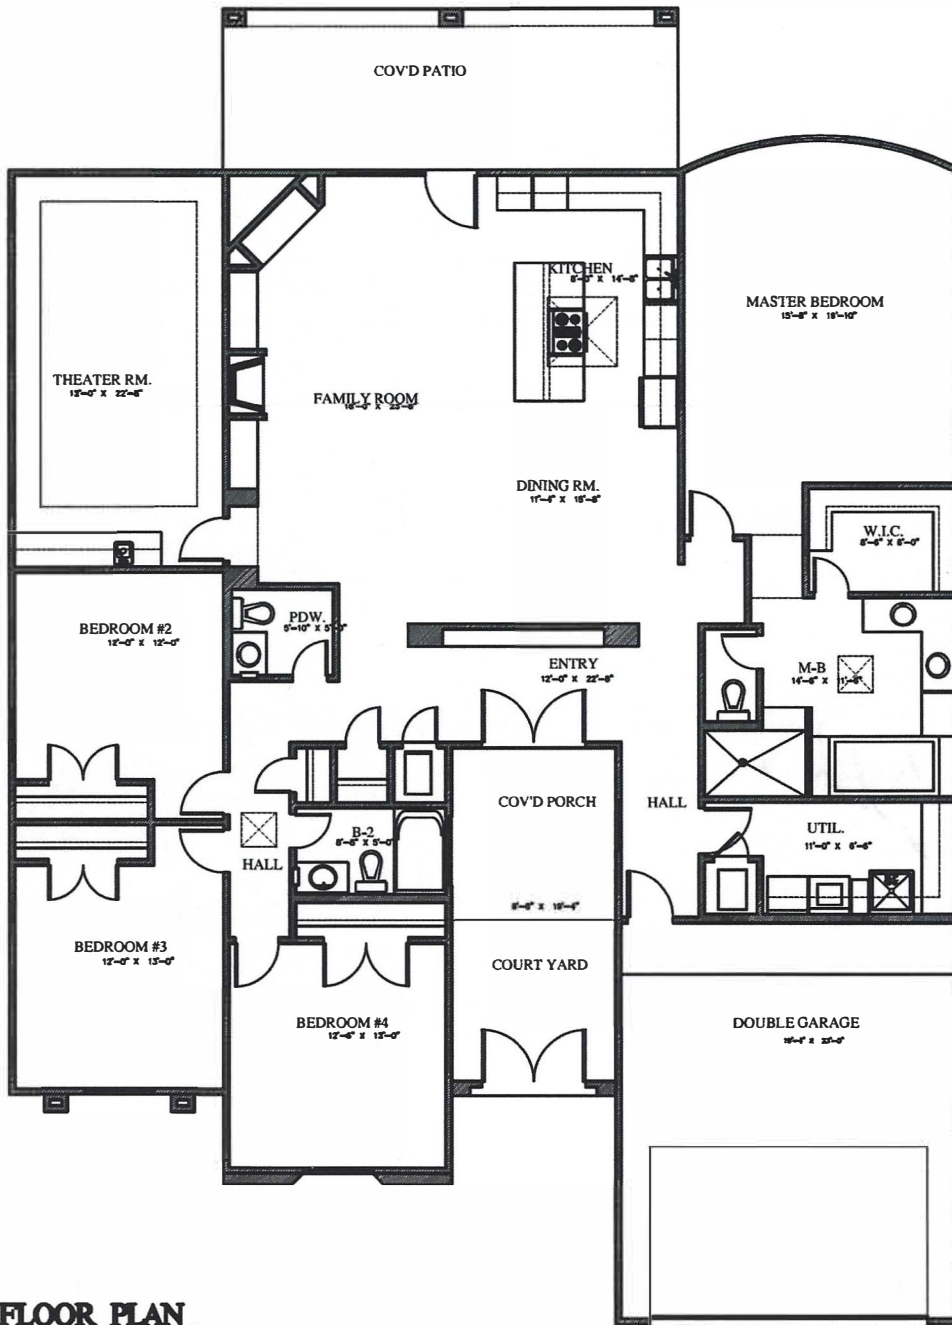

FRONT ELEVATION

NOT TO SCALE

PHONE: (915) 856-7795

FAX: (915) 849-7665

FLOOR PLAN

NOT TO SCALE

**HOPE
Model**

STARTING 2,100 Sq Ft

PRICE SUBJECT TO CHANGE AS PER SUBDIVISION AND LOT , ELEVATION IS SUBJECT TO CHANGE AS WELL

PLAN #113.2