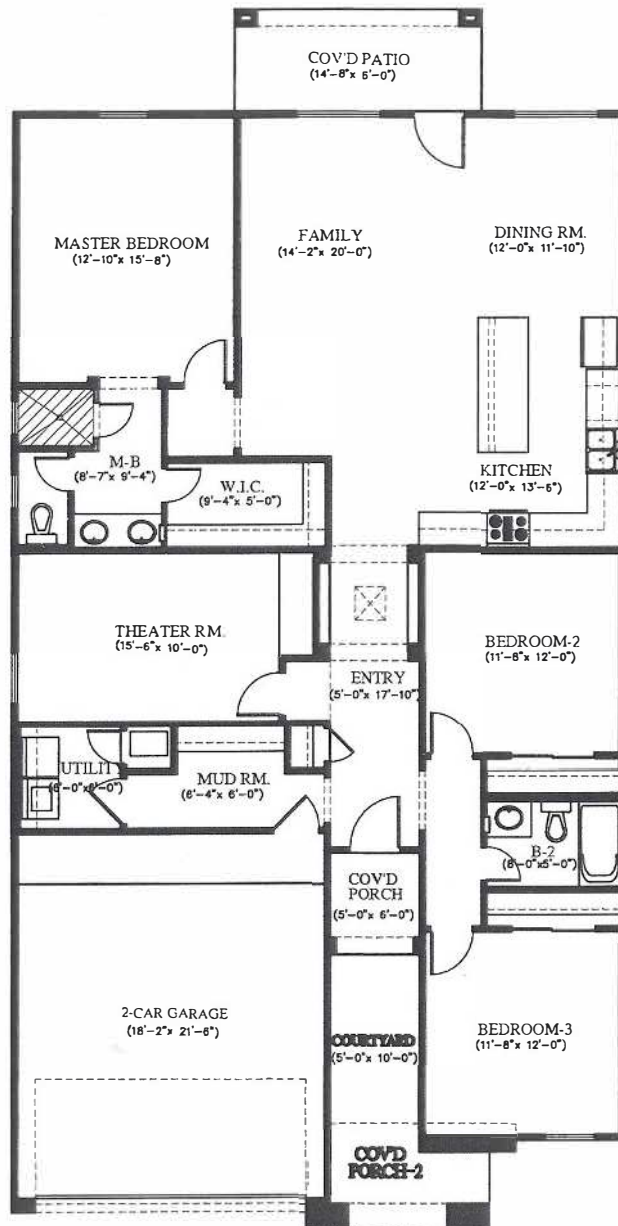

FRONT ELEVATION

PHONE: (915) 856-7795
 FAX: (915) 849-7665

Media Luna

FLOOR PLAN Media Luna 1788-1900 Sq Ft

PRICE SUBJECT TO CHANGE AS PER SUBDIVISION AND LOT